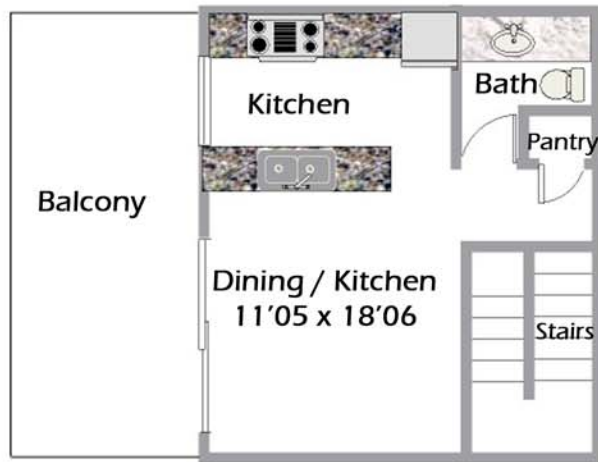

665 DEL PARQUE E SANTA BARBARA, CA 93103

Ground Level:

First Level:

Second Level:

Garage & Storage: