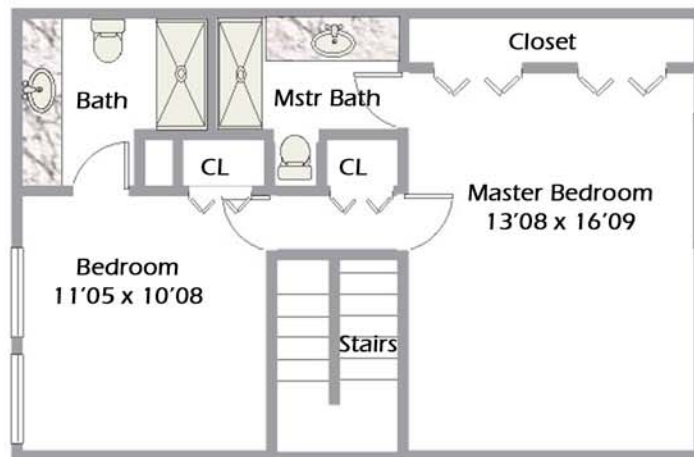

665 DEL PARQUE E SANTA BARBARA, CA 93103

Ground Level:

First Level:

Second Level:

Garage & Storage: